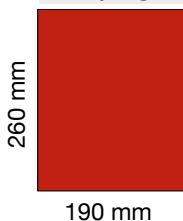

Advertisement sizes

Full page

	Cost (excluding VAT)			
	1 issue	2 issues	3 issues	4 issues
Full price	£1310	£2485	£3525	£4445
AILU member	£1045	£1985	£2820	£3555

Half page

horizontal

vertical

	Cost (excluding VAT)			
	1 issue	2 issues	3 issues	4 issues
Full price	£660	£1300	£1840	£2315
AILU member	£528	£1040	£1470	£1850