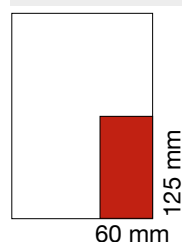

Advertisement sizes

Full page

	Cost (excluding VAT)			
	1 issue	2 issues	3 issues	4 issues
Full price	£1310	£2485	£3525	£4445
AILU member	£1045	£1985	£2820	£3555

Half page

horizontal

vertical

	Cost (excluding VAT)			
	1 issue	2 issues	3 issues	4 issues
Full price	£660	£1300	£1840	£2315
AILU member	£528	£1040	£1470	£1850

Full column

	Cost (excluding VAT)			
	1 issue	2 issues	3 issues	4 issues
Full price	£455	£855	£1220	£1550
AILU member	£365	£685	£975	£1240

Half column

	Cost (excluding VAT)			
	1 issue	2 issues	3 issues	4 issues
Full price	£225	£430	£620	£760
AILU member	£180	£340	£495	£610