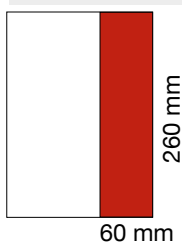

Full column

	Cost (excluding VAT)			
	1 issue	2 issues	3 issues	4 issues
Full price	£455	£855	£1220	£1550
AILU member	£365	£685	£975	£1240