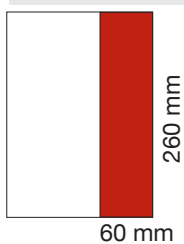

Full column

	Cost (excluding VAT)			
	1 issue	2 issues	3 issues	4 issues
Full price	£405	£758	£1080	£1370
AILU member	£325	£605	£865	£1095