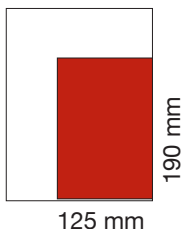

## Advertisement sizes

Full page

	Cost (excluding VAT)			
	1 issue	2 issues	3 issues	4 issues
Full price	£1158	£2198	£3120	£3935
AILU member	£925	£1758	£2496	£3148

Half page

horizontal

vertical

	Cost (excluding VAT)			
	1 issue	2 issues	3 issues	4 issues
Full price	£605	£1150	£1625	£2050
AILU member	£485	£920	£1300	£1640