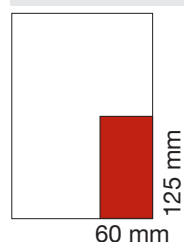

Half column

	Cost (excluding VAT)			
	1 issue	2 issues	3 issues	4 issues
Full price	£200	£380	£545	£675
AILU member	£160	£305	£436	£540

Graphics must be high resolution (300 dpi) and submitted copy-ready as a PDF, JPG or TIFF file