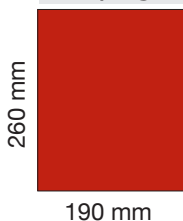

## Advertisement sizes

Full page

	Cost (excluding VAT)			
	1 issue	2 issues	3 issues	4 issues
Full price	£1158	£2198	£3120	£3935
AILU member	£925	£1758	£2496	£3148

Half page

horizontal

vertical

	Cost (excluding VAT)			
	1 issue	2 issues	3 issues	4 issues
Full price	£605	£1150	£1625	£2050
AILU member	£485	£920	£1300	£1640