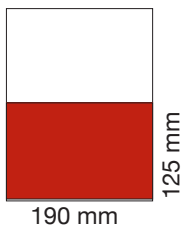

## Advertisement sizes

Full page

	Cost (excluding VAT)			
	1 issue	2 issues	3 issues	4 issues
Full price	£1158	£2198	£3120	£3935
AILU member	£925	£1758	£2496	£3148

Half page

horizontal

vertical

	Cost (excluding VAT)			
	1 issue	2 issues	3 issues	4 issues
Full price	£605	£1150	£1625	£2050
AILU member	£485	£920	£1300	£1640