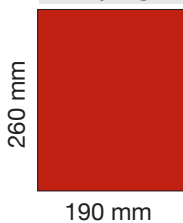

Advertisement sizes

Full page

	Cost (excluding VAT)			
	1 issue	2 issues	3 issues	4 issues
Full price	£1130	£2145	£3045	£3840
AILU member	£905	£1715	£2435	£3070

Half page

horizontal

vertical

	Cost (excluding VAT)			
	1 issue	2 issues	3 issues	4 issues
Full price	£590	£1120	£1585	£2000
AILU member	£470	£895	£1268	£1600