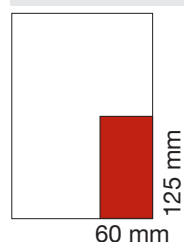

Advertisement sizes

Full page

	Cost (excluding VAT)			
	1 issue	2 issues	3 issues	4 issues
Full price	£1130	£2145	£3045	£3840
AILU member	£905	£1715	£2435	£3070

Half page

horizontal

vertical

	Cost (excluding VAT)			
	1 issue	2 issues	3 issues	4 issues
Full price	£590	£1120	£1585	£2000
AILU member	£470	£895	£1268	£1600

Full column

	Cost (excluding VAT)			
	1 issue	2 issues	3 issues	4 issues
Full price	£395	£740	£1055	£1335
AILU member	£315	£595	£845	£1070

Half column

	Cost (excluding VAT)			
	1 issue	2 issues	3 issues	4 issues
Full price	£195	£370	£530	£660
AILU member	£155	£295	£425	£530