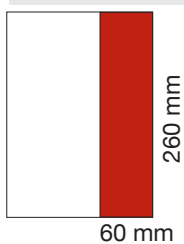

Advertisement sizes

Full page

	Cost (excluding VAT)			
	1 issue	2 issues	3 issues	4 issues
Full price	£1130	£2145	£3045	£3840
AILU member	£905	£1715	£2435	£3070

Half page

horizontal

vertical

	Cost (excluding VAT)			
	1 issue	2 issues	3 issues	4 issues
Full price	£590	£1120	£1585	£2000
AILU member	£470	£895	£1268	£1600

Full column

	Cost (excluding VAT)			
	1 issue	2 issues	3 issues	4 issues
Full price	£395	£740	£1055	£1335
AILU member	£315	£595	£845	£1070

Half column

	Cost (excluding VAT)			
	1 issue	2 issues	3 issues	4 issues
Full price	£195	£370	£530	£660
AILU member	£155	£295	£425	£530