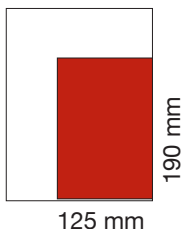

Advertisement sizes

Full page

	Cost (excluding VAT)			
	1 issue	2 issues	3 issues	4 issues
Full price	£1130	£2145	£3045	£3840
AILU member	£905	£1715	£2435	£3070

Half page

horizontal

vertical

	Cost (excluding VAT)			
	1 issue	2 issues	3 issues	4 issues
Full price	£590	£1120	£1585	£2000
AILU member	£470	£895	£1268	£1600