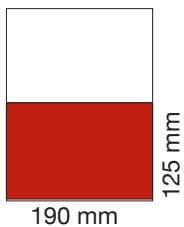

Advertisement sizes

Full page

	Cost (excluding VAT)			
	1 issue	2 issues	3 issues	4 issues
Full price	£1130	£2145	£3045	£3840
AILU member	£905	£1715	£2435	£3070

Half page

horizontal

vertical

	Cost (excluding VAT)			
	1 issue	2 issues	3 issues	4 issues
Full price	£590	£1120	£1585	£2000
AILU member	£470	£895	£1268	£1600