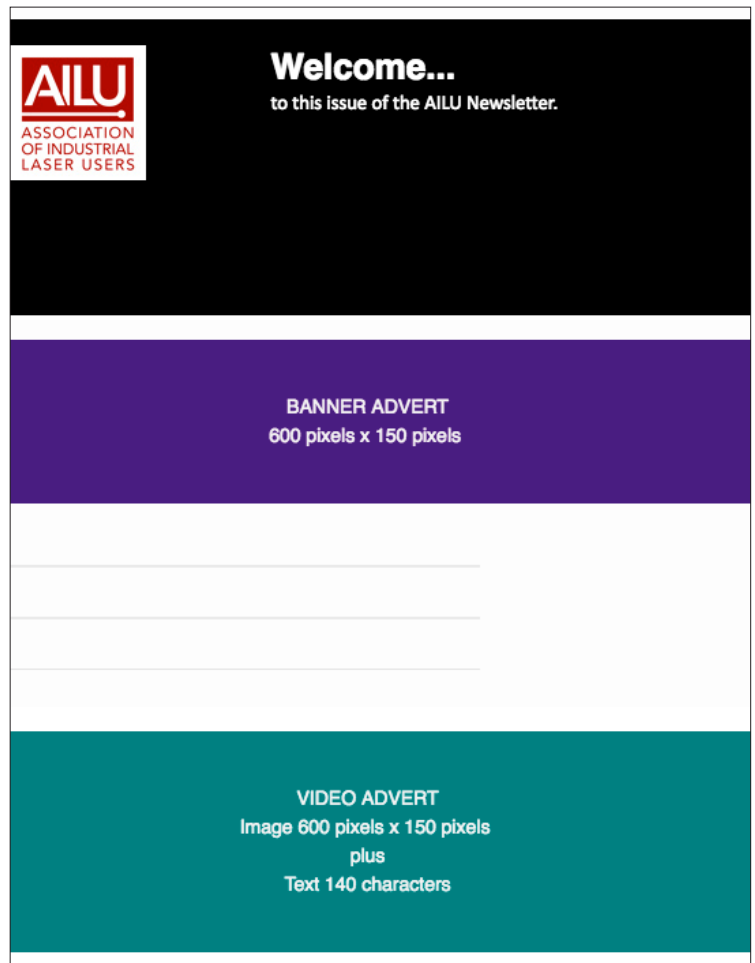

E-NEWSLETTER

The e-newsletter is issued monthly.

There are 2 types of advert available:

- Banner advert
- Video advert

Banner advert (purple box)

	Cost (excluding VAT)			
	1 mth	3 mths	6 mths	12 mths
Full price	£235	£640	£1215	£2295
AILU member	£190	£510	£970	£1835

Video advert (green box)

	Cost (excluding VAT)
	1 issue
Full price	£265
AILU member	£210

Graphics must be high resolution (300 dpi) and submitted copy-ready as a PDF, JPG or TIFF file